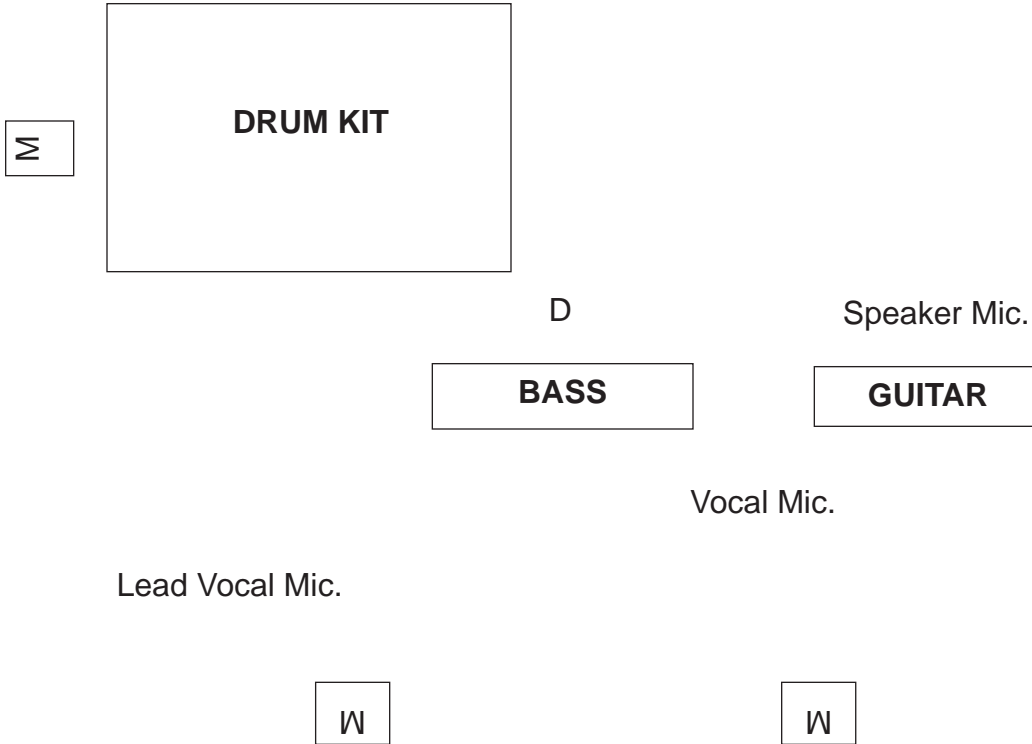

Graná Louise

& Troublemaker

STAGE PLOT

M = monitor

D = direct box

Venue: _____

Performance Date: _____

Time: _____

Special Instructions:

Lead Vocal Monitors: Equal blend of vocals

Drum Monitor: “ “ “ plus some bass, kick & snare